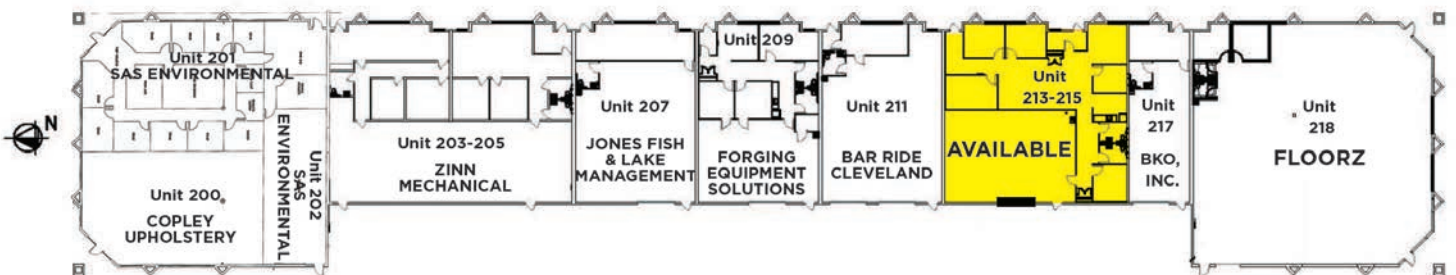

7.46 acres

WHSE RATE

\$6.50 NN

COMMENTS

- Clean flex space comfortably located
- Close access to I-71 and I-77 along Route 94 and Route 18

AVAILABLE UNITS

UNIT	TOTAL SF	OFFICE SF	WAREHOUSE SF	DRIVE-IN DOORS
1486-213 & 215	3,600 SF	2,400 SF	1,200 SF	One (1) 12' x 12'

CLOVER POINTE

1484-1486 Medina Road
Sharon Township, Ohio 44256

For Lease

1484 MEDINA ROAD - FULL

1486 MEDINA ROAD

GEORGE J. POFOK, CCIM, SIOR / Senior Vice President / gpofok@crescorealestate.com / +1 216 525 1469
ELIOT KIJEWski, SIOR / Senior Vice President / ekijewski@crescorealestate.com / +1 216 525 1487