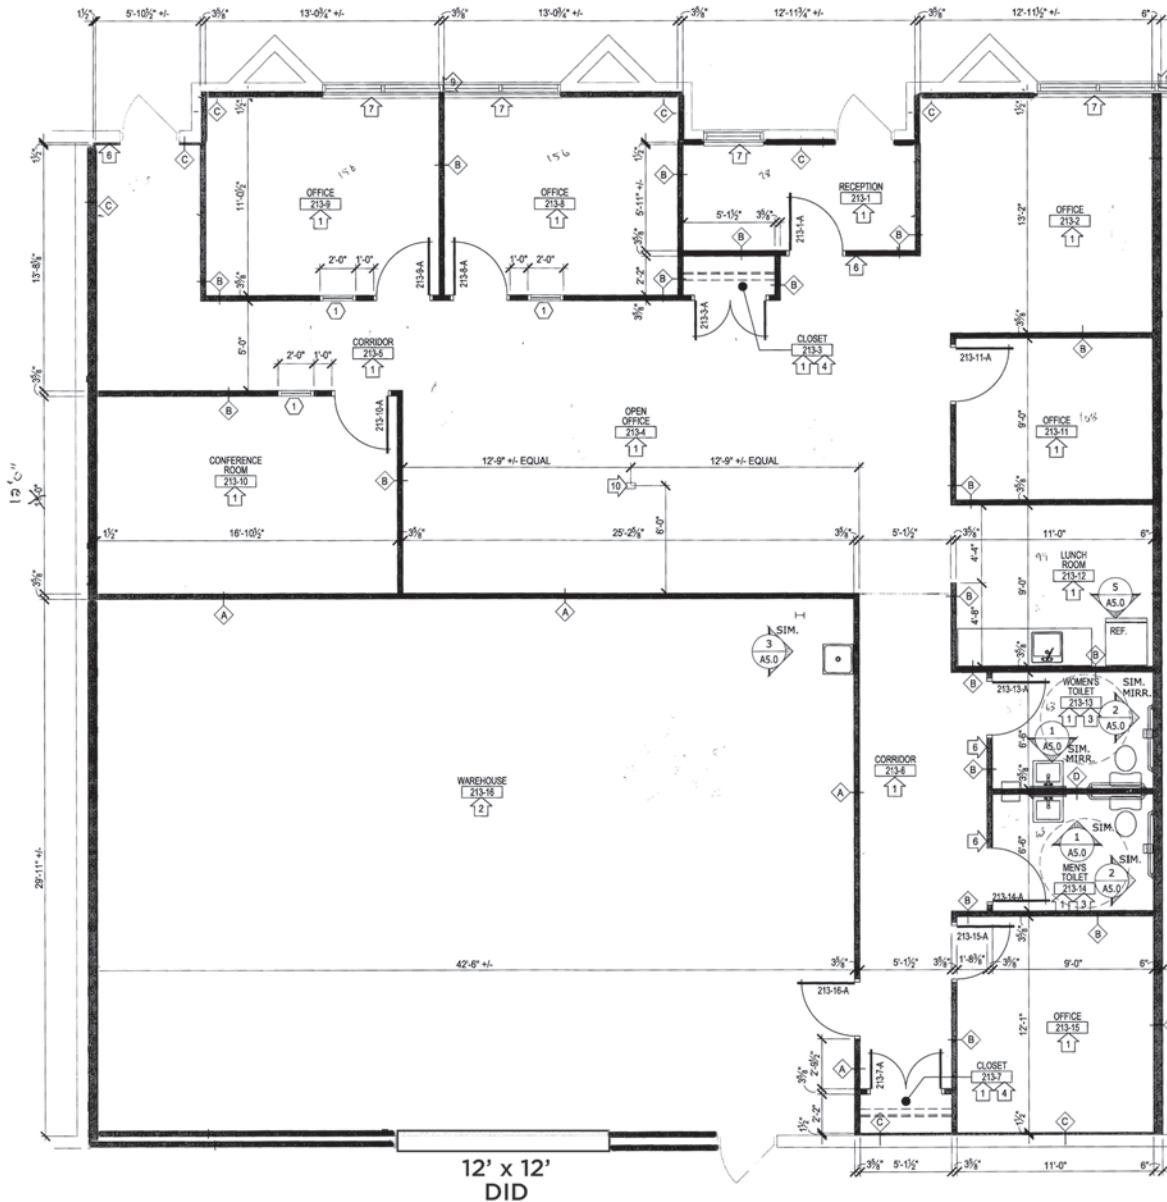

CLOVER POINTE

1484-1486 Medina Road
Sharon Township, Ohio 44256

For Lease

1486 MEDINA ROAD - UNIT 213 & 215

GEORGE J. POFOK, CCIM, SIOR / Senior Vice President / gpofok@crescorealestate.com / +1 216 525 1469
ELIOT KIJEWski, SIOR / Senior Vice President / ekijewski@crescorealestate.com / +1 216 525 1487