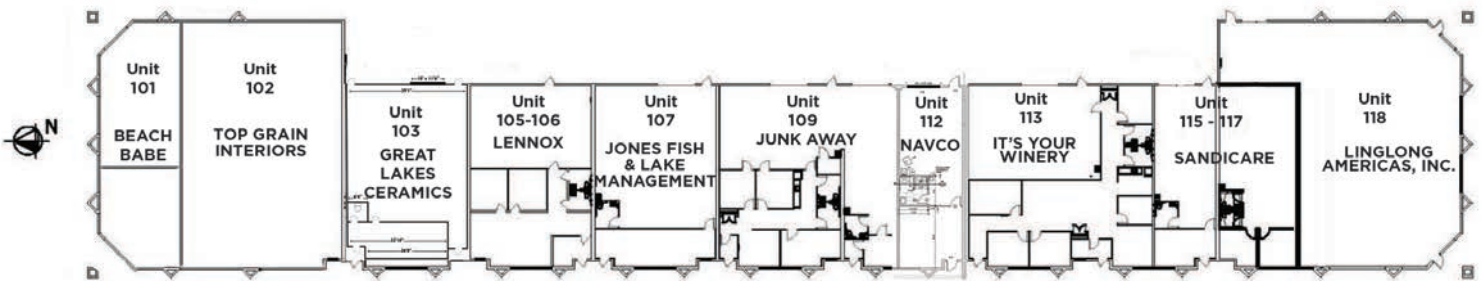

CLOVER POINTE

1484-1486 Medina Road
Sharon Township, Ohio 44256

For Lease

1484 MEDINA ROAD - FULL